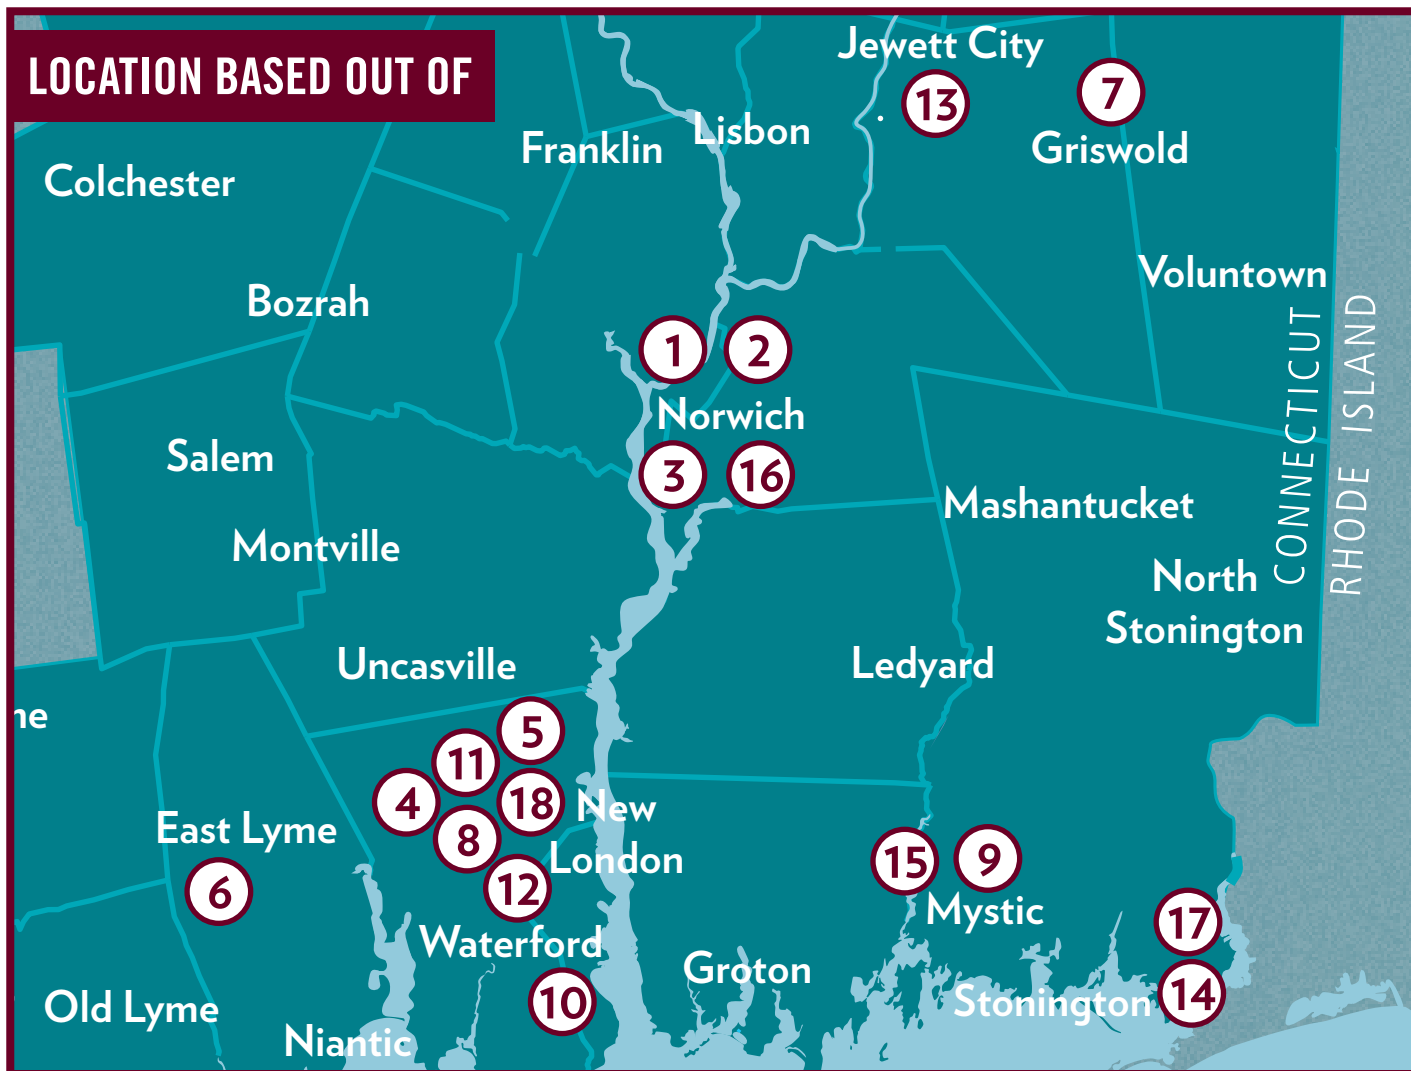

## LOCATION BASED OUT OF

**1. Artreach Inc.**  
401 W. Thames St., Norwich

**2. The Chelsea Players**  
United Congregational Church,  
87 Broadway, Norwich

**3. Chestnut Street Playhouse**  
24 Chestnut Street, Norwich